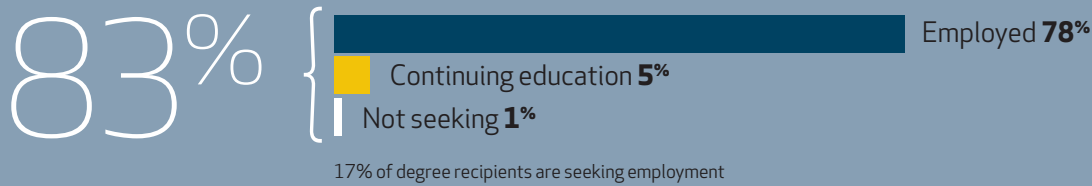

Totals may be affected by rounding.

Where do DePaul students go after graduation?

Career Outcomes Rate

Bachelor's Degree Recipients

The overall career outcomes rate for Education bachelor's degree recipients was slightly down in 2017, possibly as a result of uncertainty in the market due to Illinois state budget issues. Despite this, the career outcomes rate for elementary education graduates experienced a **5 percentage point increase** over 2016.