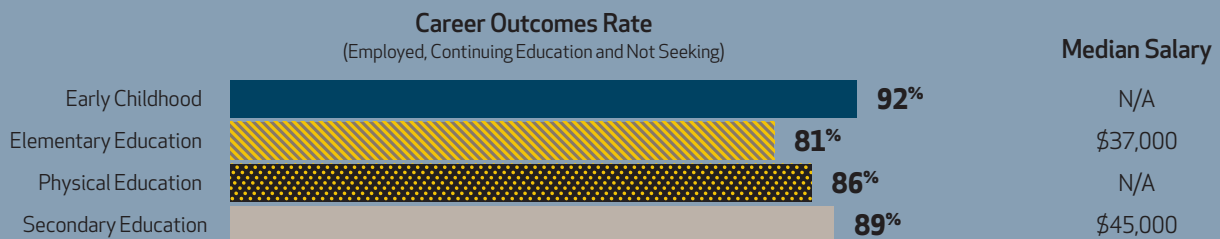

Totals may be affected by rounding.

Where do DePaul students go after graduation?

Career Outcomes Rate

Bachelor's Degree Recipients

The overall career outcomes rate for Education bachelor's degree recipients was slightly down in 2017, possibly as a result of uncertainty in the market due to Illinois state budget issues. Despite this, the career outcomes rate for elementary education graduates experienced a **5 percentage point increase** over 2016.

Employment Details

89% of employed graduates are in a job related to their degree

73% of employed graduates are in a new or better job immediately following graduation

Top Industries

Career Outcomes Rate and Median Salary by Major**