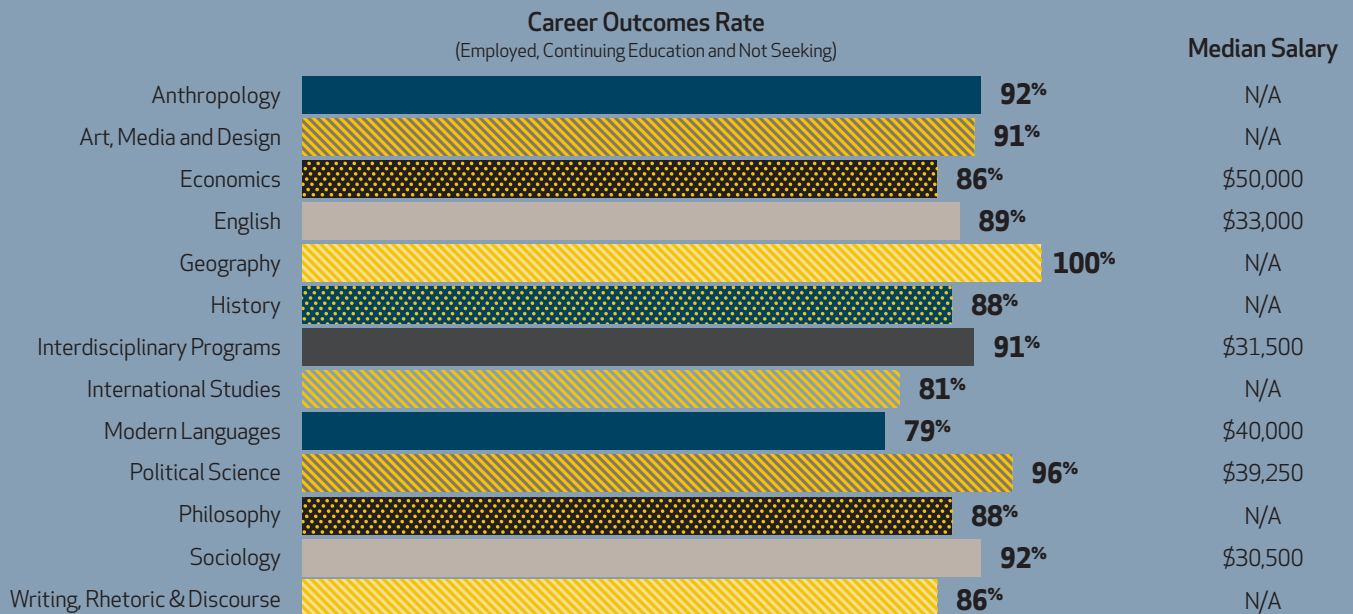

Career Outcomes Rate and Median Salary by Major**

** Only majors with sufficient sample sizes are represented in the report graphics.

Overall median salary is $36,000