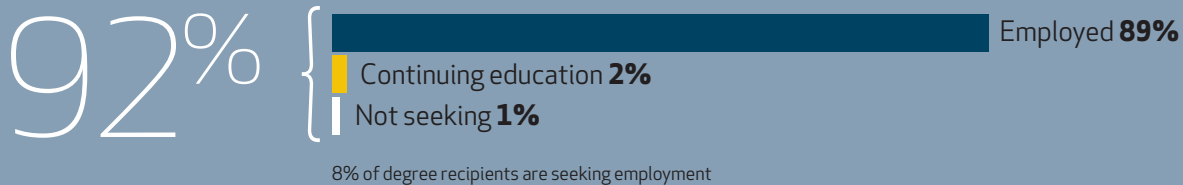

Totals may be affected by rounding.

Where do DePaul students go after graduation?

Career Outcomes Rate

Master's Degree Recipients

Career outcomes for CDM master's degree recipients remained largely unchanged from the prior year; however 2017 IT grads were buoyed by a 96% career outcomes rate.

Employment Details

Top Industries

Career Outcomes Rate and Median Salary by Program**

** Only majors with sufficient sample sizes are represented in the report graphics.

Overall median salary is \$75,000

Knowledge Rate