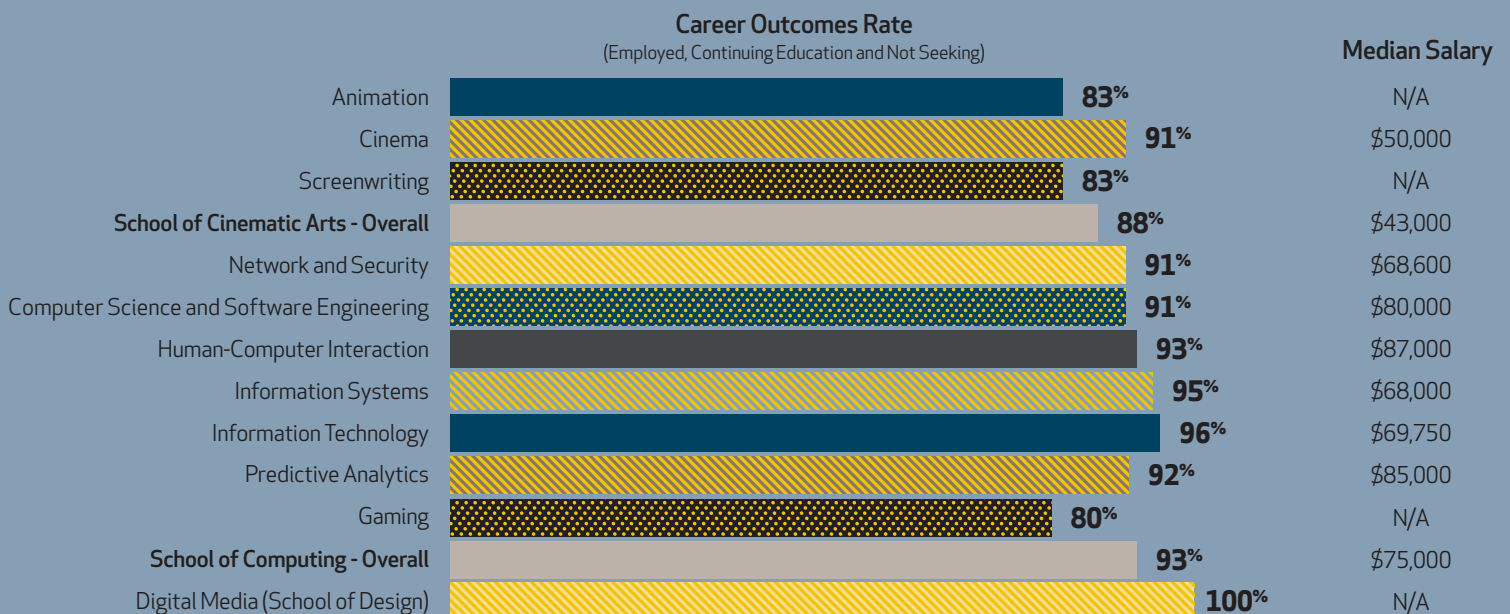

Totals may be affected by rounding.

Where do DePaul students go after graduation?

Career Outcomes Rate

Master's Degree Recipients

Career outcomes for CDM master's degree recipients remained largely unchanged from the prior year; however 2017 IT grads were buoyed by a 96% career outcomes rate.

Employment Details

Top Industries

Career Outcomes Rate and Median Salary by Program**

** Only majors with sufficient sample sizes are represented in the report graphics.

Overall median salary is \$75,000

Knowledge Rate