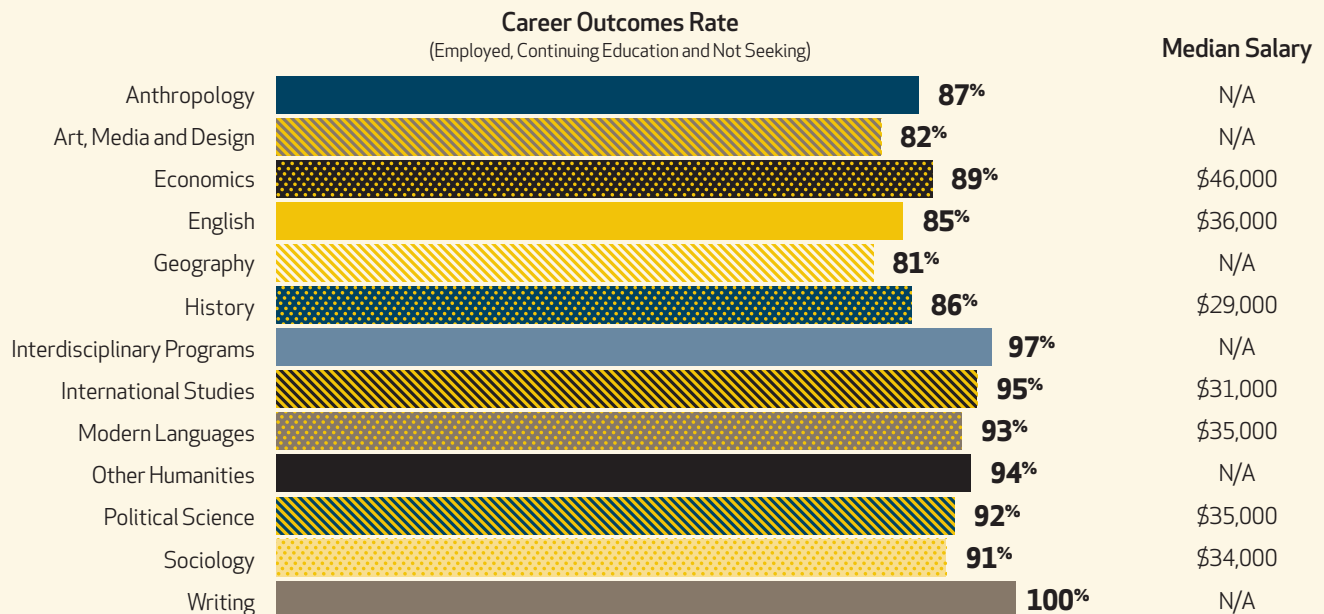

Totals may be affected by rounding.

Where do DePaul students go after graduation?

Career Outcomes Rate

Bachelor's Degree Recipients

2016 saw a **9 percentage-point increase** in Liberal Arts and Social Sciences bachelor's recipients continuing their education.

Employment Details

Top Industries

Retail

Education

Government

Non-Profit

Legal

Career Outcomes Rate and Median Salary by Major*

* Only majors with sufficient sample sizes are represented in the report graphics.

Overall median salary is \$35,000

Knowledge Rate

86%

The Class of 2016 was surveyed about their post-graduation destinations at graduation and six months after degree completion. Data are also gathered from public record via LinkedIn. The knowledge rate is the percentage of the graduating population for which we have data.