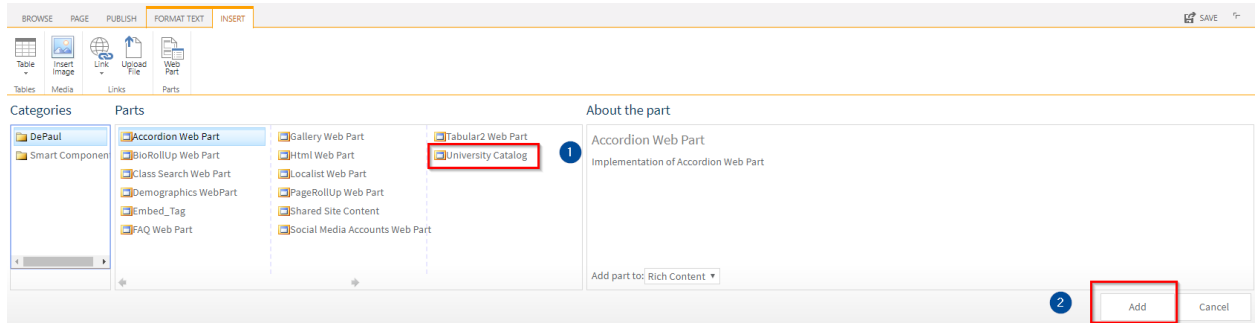

Step-by-step Image Guide

1. Click to **edit** the page

2. Click in the Main Content area, and in the ribbon click the **Insert** tab. Then click on **Web Part**.

3. Choose **University Catalog**, and click **Add**.

4. Click **Configure Webpart**.

University Catalog

Configure  **Delete** 

Configuration Settings

Catalog URL:
SectionList:
Suppress Filter:
Cite Source: False

5. Copy the Catalog URL that corresponds to the information you want to surface and paste it into the URL field, click **Load**. A multiple selection checkbox will appear with the various element of the catalog (Overview, Faculty, Major Requirements, etc.) Select the element you wish to surface and click **Save**. (Option: You can check the box **Source Citation** to show citation)